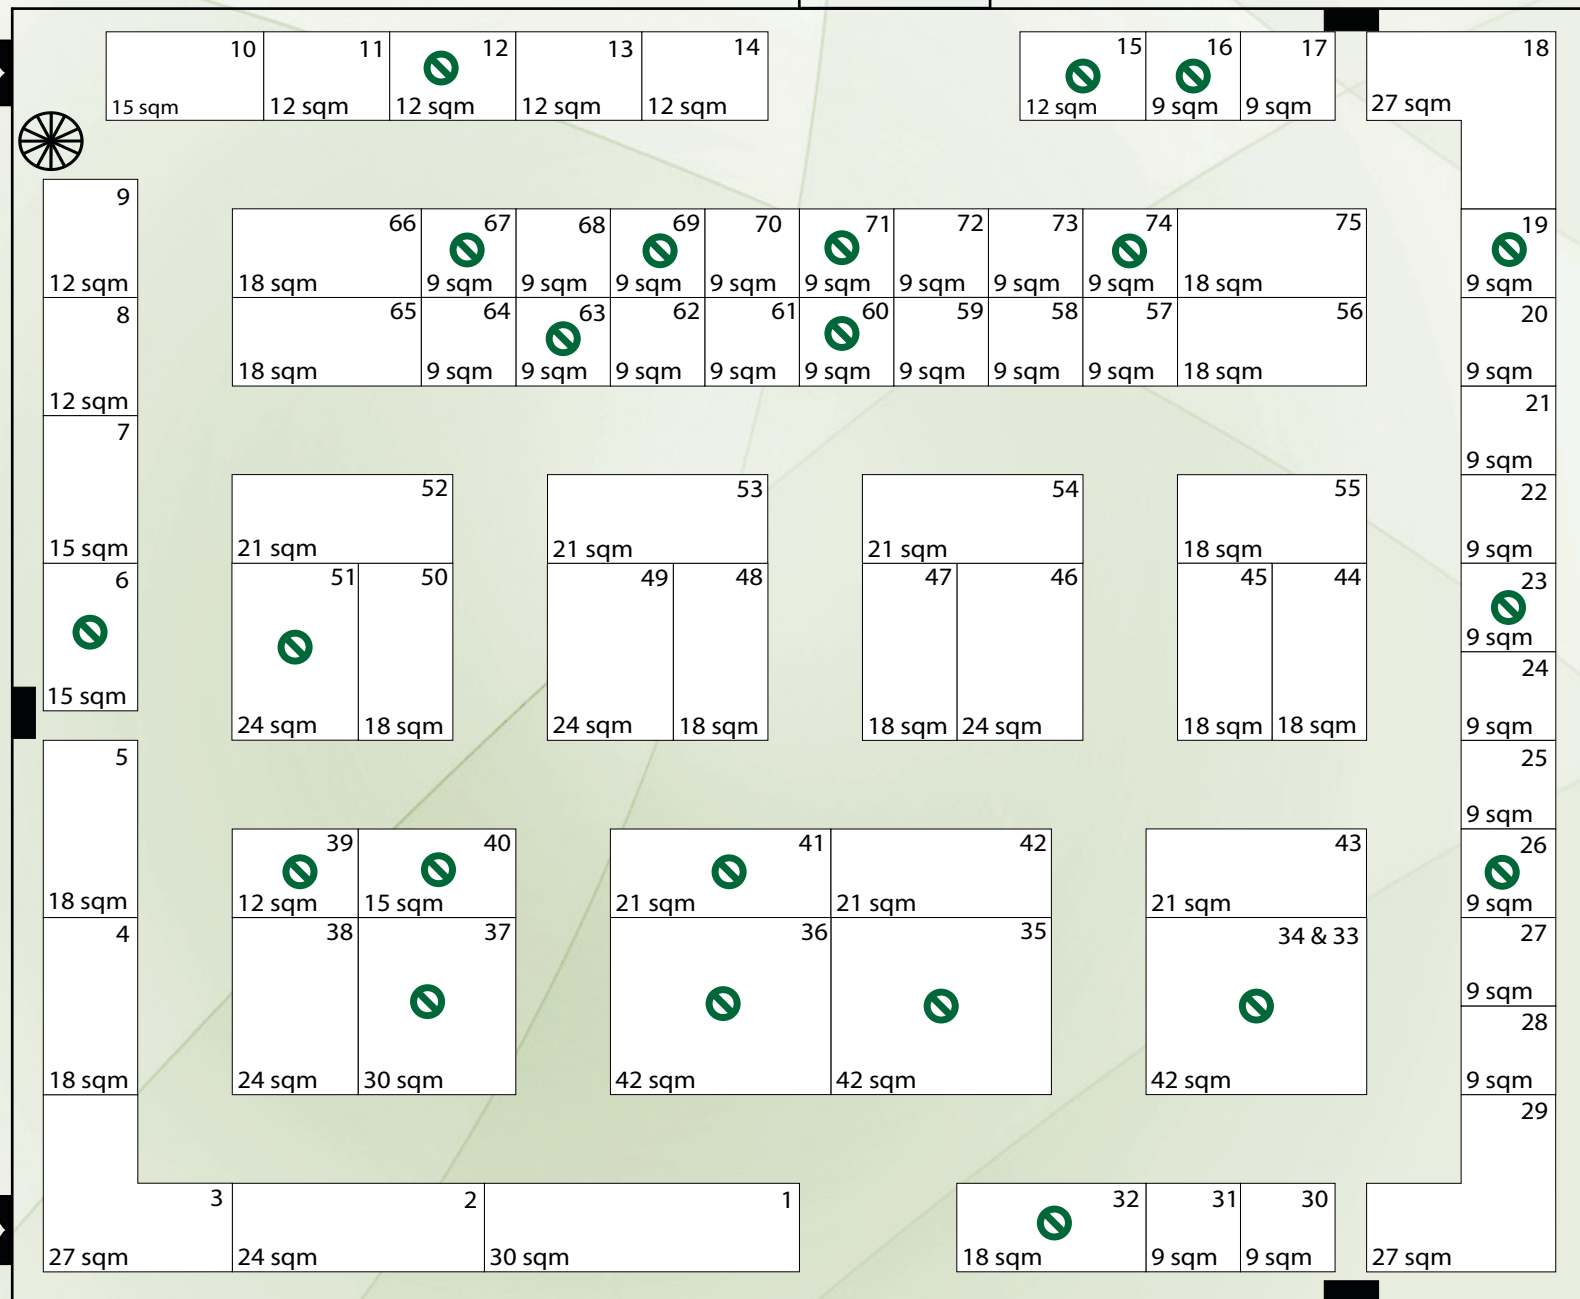

Organised by

Supported by

Online Trade Partner

TARIFF PER SQ.M

Tariff	INR
Bare Space (Min 24 sq.m)	₹ 8500
Shell Scheme (Min 9 sq.m)	₹ 9000
Power Charges	₹ 1750 per KW

Service Tax, extra @ 10.3% or prevailing at the time of payment / event.
All payments to be made to **SMART EXPOS**, payable at Chennai.

For stall booking contact

M. Balasubramanian +91 95000 36913

E - mail: elecexpo@smartexpos.in

Visit: www.elecexpo.in

Rest Rooms

ENTRY / EXIT

CHENNAI TRADE CENTRE HALL 2